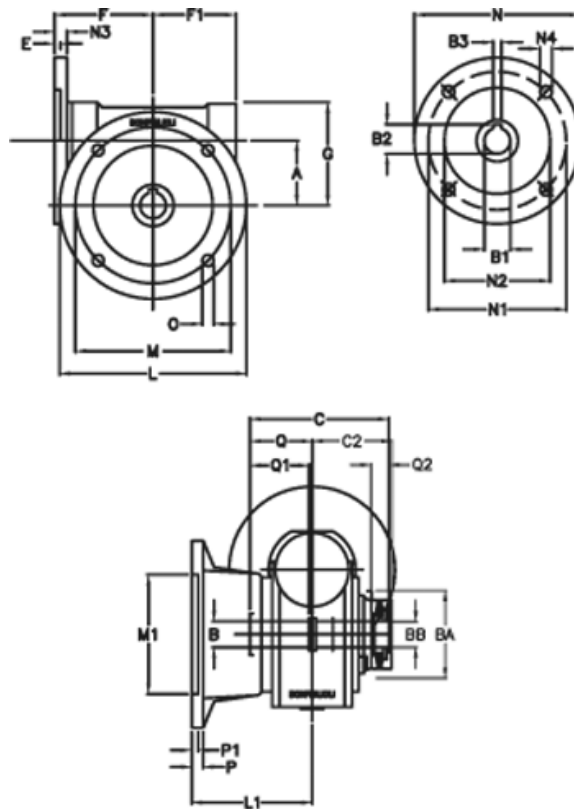

Article number: 390204404642336

Description: Worm Gear with Torque Limiter  
VF 44-L2-F-46-P63B14

## Measures

a = 44.60	C2 = 48	m = 87	P = 9
B = 18	Description = VF 44F-xx-63B14	M1 = 60	P1 = 7
B1 E7 = 11	E = 2.0	N = 90	Q = 32.0
B2 = 12.8	F = 65	N1 = 75	Q1 = 32
B3 H9 = 4	F1 = 54	N2 = 60	Q2 = 12
BA = 40	g = 71	N3 = 8.0	
BB H7 = 11	L = 110	N4 = 5.5	
C = 79	L1 = 60.5	O = 8.5	